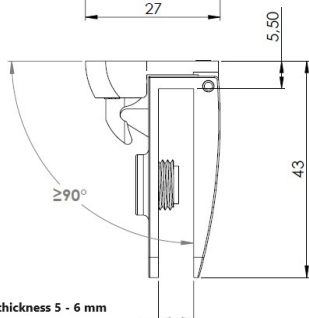

PRODUCT SHEET

Description:

Glass Door Hinge "Square" Centre, R, BLK, F/Narrow Frames,W/ Short Mounting Plate, F/Inset Doors, Thickness 4-5mm, 1 ABS, Screw W/PVC Tip & 1 ABS Screw W/Hard $\varnothing 5 \times 3,5$ mm ABS Extension,, Catch Made Of ABS Plastic

Item number:

15.06.237-0

Units	Box	Carton	HS Code	Barcode
Pcs.	12	240	8302100090	 5704866054843

SISO A/S
Mileparken 11
DK-2740 Skovlunde
Denmark
VAT: DK 24786013

Phone +45 45 830 900
www.siso.dk
siso@siso.dk