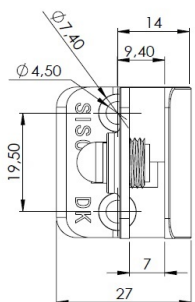

PRODUCT SHEET

Description:

Glass Door Hinge "Square" Centre, R, BLK, F/Narrow Frames,W/ Short Mounting Plate, F/Inset Doors, Thickness 4-5mm, 1 ABS, Screw W/PVC Tip & 1 ABS Screw W/Hard $\varnothing 5 \times 3,5$ mm ABS Extension,, Catch Made Of ABS Plastic

Item number:

15.06.237-0

Units	Box	Carton	HS Code	Barcode
Pcs.	12	240	8302100090	 5704866054843

SISO A/S
Mileparken 11
DK-2740 Skovlunde
Denmark
VAT: DK 24786013

Phone +45 45 830 900
www.siso.dk
siso@siso.dk